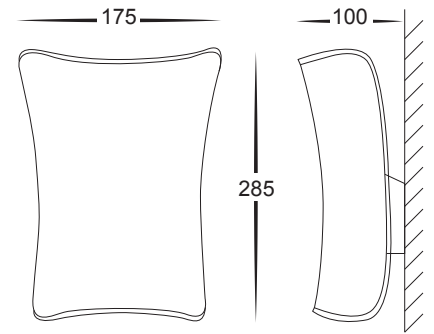

Aurora

- High density extra strong plaster
- Super bright white
- Easily painted to match decor
- IP Rating: IP20
- Indoor use only

PART NUMBER	COLOUR TEMP	LUMENS	INPUT	INCLUDED LED
HV8030C	5500K	240lm	240v	3w SMD E14
HV8030W	3000K	220lm	240v	3w SMD E14